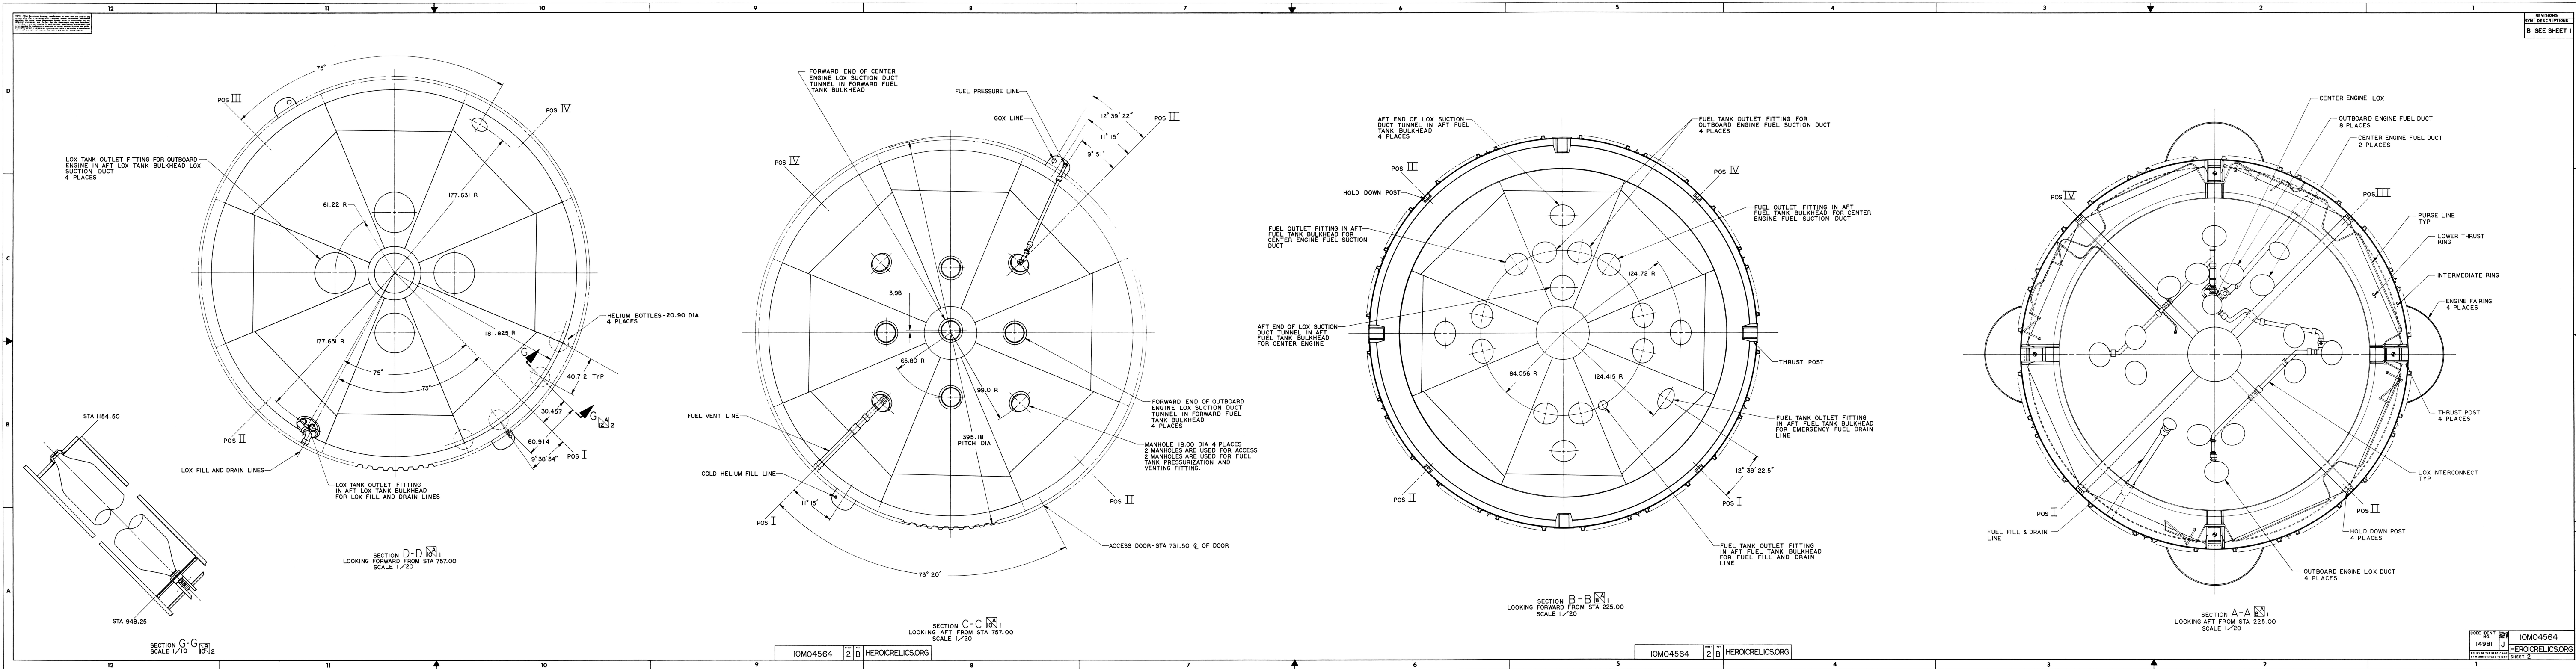

ИОМО4564 2Н 5 ВЕРСИЯ РАЗОУЛ 21С 21ВЕ СТАУМН II HEROICRELIQS.ORG

IOM04564 2 B HEROICRELIQS.ORG

IOM04564 2 B HEROICRELIQS.ORG

CODE	REV	DATE	BY	CHKD	APPD
14981	J				
IOM04564					
HEROICRELIQS.ORG					
SHEET 2