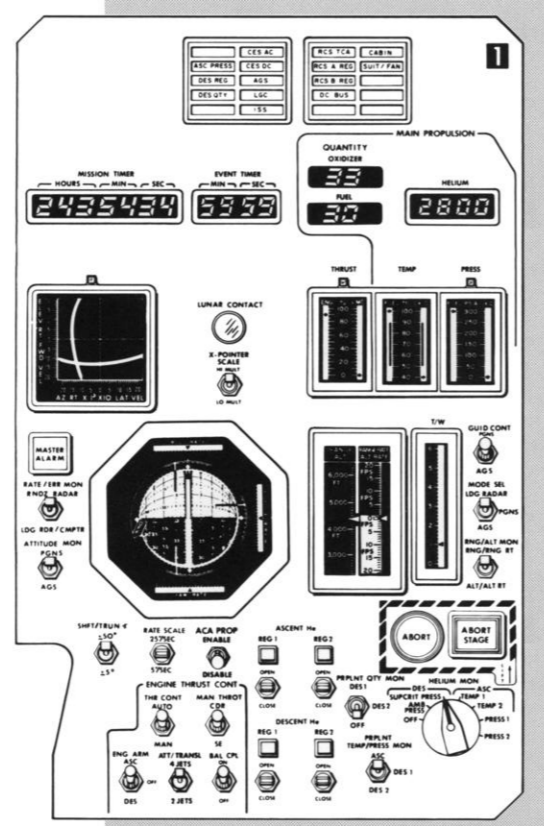

ORBITAL RATE DISPLAY — EARTH AND LUNAR (ORDEAL)

THRUST/TRANSLATION CONTROLLER ASSEMBLY (TTCA)

ATTITUDE CONTROLLER ASSEMBLY (ACA)

ATTITUDE CONTROLLER ASSEMBLY (ACA)

UTILITY LIGHT SWITCH ASSEMBLY

ALIGNMENT OPTICAL TELESCOPE (AOT)

ACA/AT ENABLE
TCA/TRAN ENABLE

THRUST/TRANSLATION CONTROLLER ASSEMBLY (TTCA)

THRUST/TRANSLATION CONTROLLER ASSEMBLY (TTCA)

ATTITUDE CONTROLLER ASSEMBLY (ACA)

ATTITUDE CONTROLLER ASSEMBLY (ACA)