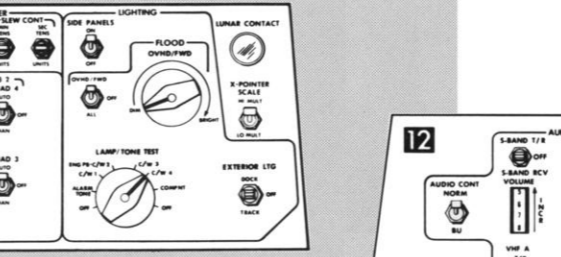

ORBITAL RATE DISPLAY — EARTH AND LUNAR (ORDEAL)

THRUST/TRANSLATION CONTROLLER ASSEMBLY (TTCA)

ATTITUDE CONTROLLER ASSEMBLY (ACA)

ATTITUDE CONTROLLER ASSEMBLY (ACA)

UTILITY LIGHT SWITCH ASSEMBLY

ALIGNMENT OPTICAL TELESCOPE (AOT)

ACA/AT ENABLE
TCA/TRAN ENABLE

THRUST/TRANSLATION CONTROLLER ASSEMBLY (TTCA)

THRUST/TRANSLATION CONTROLLER ASSEMBLY (TTCA)

ATTITUDE CONTROLLER ASSEMBLY (ACA)

ATTITUDE CONTROLLER ASSEMBLY (ACA)