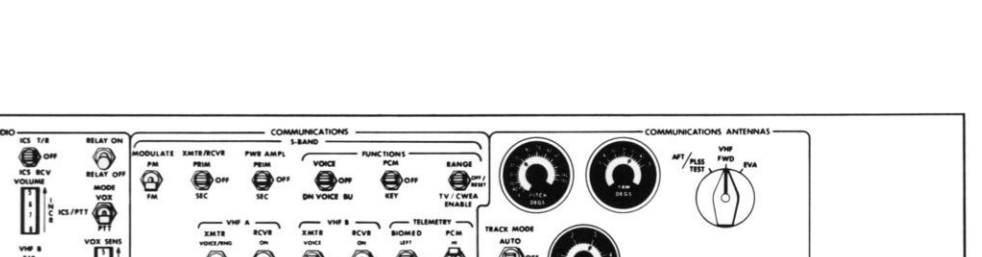

ORBITAL RATE DISPLAY — EARTH AND LUNAR (ORDEAL)

THRUST/TRANSLATION CONTROLLER ASSEMBLY (TTCA)

ATTITUDE CONTROLLER ASSEMBLY (ACA)

ATTITUDE CONTROLLER ASSEMBLY (ACA)

UTILITY LIGHT SWITCH ASSEMBLY

ALIGNMENT OPTICAL TELESCOPE (AOT)

ACA/AT ENABLE
TCA/TRAN ENABLE

THRUST/TRANSLATION CONTROLLER ASSEMBLY (TTCA)

THRUST/TRANSLATION CONTROLLER ASSEMBLY (TTCA)

ATTITUDE CONTROLLER ASSEMBLY (ACA)

ATTITUDE CONTROLLER ASSEMBLY (ACA)