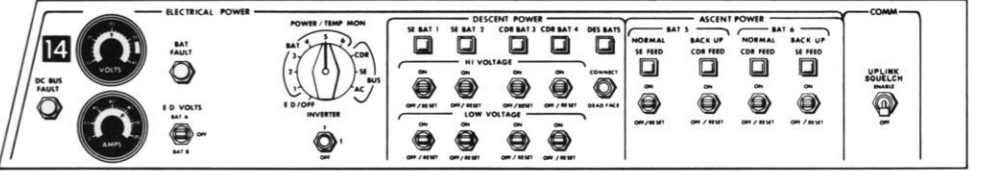

ORBITAL RATE DISPLAY — EARTH AND LUNAR (ORDEAL)

THRUST/TRANSLATION CONTROLLER ASSEMBLY (TTCA)

ATTITUDE CONTROLLER ASSEMBLY (ACA)

ATTITUDE CONTROLLER ASSEMBLY (ACA)

UTILITY LIGHT SWITCH ASSEMBLY

ALIGNMENT OPTICAL TELESCOPE (AOT)

ACA/AT ENABLE
TCA/TRAN ENABLE

THRUST/TRANSLATION CONTROLLER ASSEMBLY (TTCA)

THRUST/TRANSLATION CONTROLLER ASSEMBLY (TTCA)

ATTITUDE CONTROLLER ASSEMBLY (ACA)

ATTITUDE CONTROLLER ASSEMBLY (ACA)