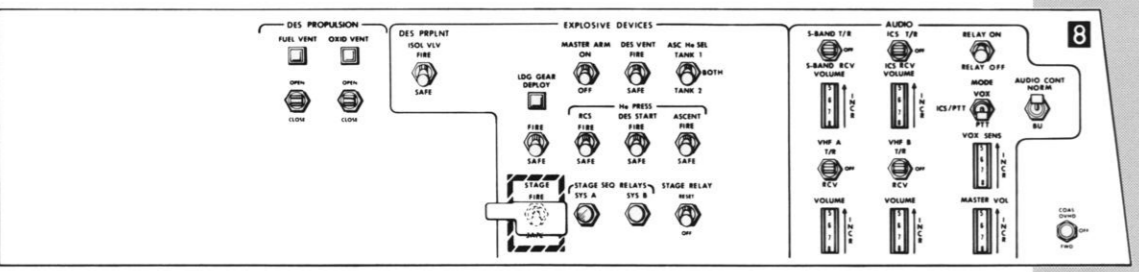

ORBITAL RATE DISPLAY — EARTH AND LUNAR (ORDEAL)

THRUST/TRANSLATION CONTROLLER ASSEMBLY (TTCA)

ATTITUDE CONTROLLER ASSEMBLY (ACA)

ATTITUDE CONTROLLER ASSEMBLY (ACA)

UTILITY LIGHT SWITCH ASSEMBLY

ALIGNMENT OPTICAL TELESCOPE (AOT)

ACA/AT ENABLE
TCA/TRAN ENABLE

THRUST/TRANSLATION CONTROLLER ASSEMBLY (TTCA)

THRUST/TRANSLATION CONTROLLER ASSEMBLY (TTCA)

ATTITUDE CONTROLLER ASSEMBLY (ACA)

ATTITUDE CONTROLLER ASSEMBLY (ACA)