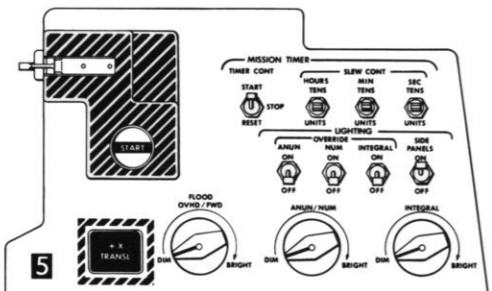

ORBITAL RATE DISPLAY — EARTH AND LUNAR (ORDEAL)

THRUST/TRANSLATION CONTROLLER ASSEMBLY (TTCA)

ATTITUDE CONTROLLER ASSEMBLY (ACA)

ATTITUDE CONTROLLER ASSEMBLY (ACA)

UTILITY LIGHT SWITCH ASSEMBLY

ALIGNMENT OPTICAL TELESCOPE (AOT)

ACA/AT ENABLE
TCA/TRAN ENABLE

THRUST/TRANSLATION CONTROLLER ASSEMBLY (TTCA)

THRUST/TRANSLATION CONTROLLER ASSEMBLY (TTCA)

ATTITUDE CONTROLLER ASSEMBLY (ACA)

ATTITUDE CONTROLLER ASSEMBLY (ACA)