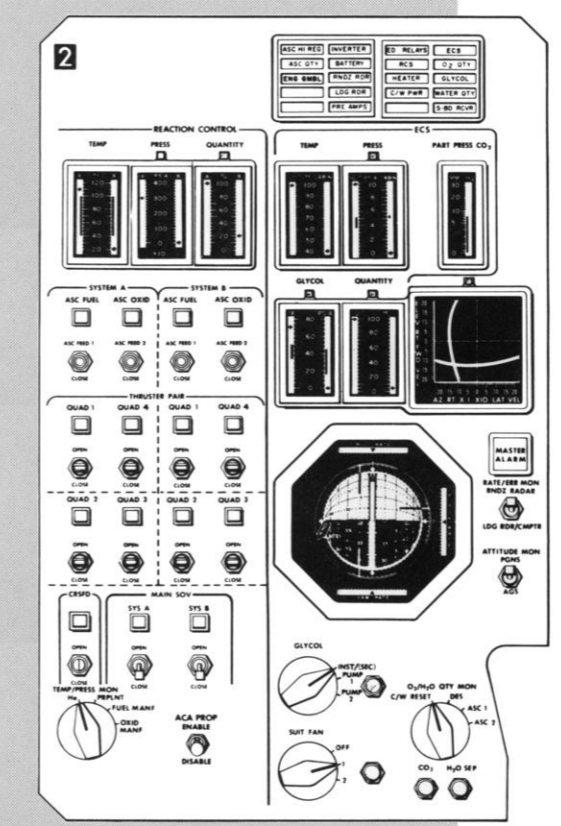

ORBITAL RATE DISPLAY — EARTH AND LUNAR (ORDEAL)

THRUST/TRANSLATION CONTROLLER ASSEMBLY (TTCA)

ATTITUDE CONTROLLER ASSEMBLY (ACA)

ATTITUDE CONTROLLER ASSEMBLY (ACA)

UTILITY LIGHT SWITCH ASSEMBLY

ALIGNMENT OPTICAL TELESCOPE (AOT)

ACA/AT ENABLE
TCA/TRAN ENABLE

THRUST/TRANSLATION CONTROLLER ASSEMBLY (TTCA)

THRUST/TRANSLATION CONTROLLER ASSEMBLY (TTCA)

ATTITUDE CONTROLLER ASSEMBLY (ACA)

ATTITUDE CONTROLLER ASSEMBLY (ACA)