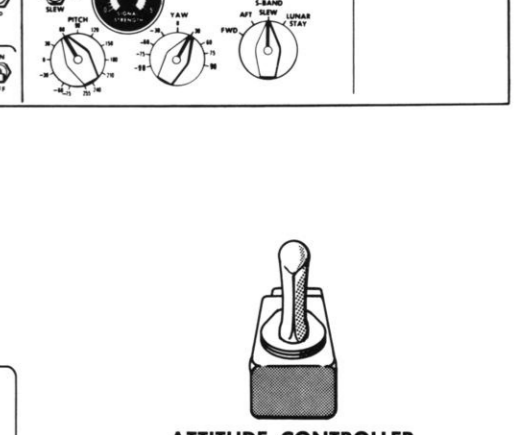

ORBITAL RATE DISPLAY — EARTH AND LUNAR (ORDEAL)

THRUST/TRANSLATION CONTROLLER ASSEMBLY (TTCA)

ATTITUDE CONTROLLER ASSEMBLY (ACA)

ATTITUDE CONTROLLER ASSEMBLY (ACA)

UTILITY LIGHT SWITCH ASSEMBLY

ALIGNMENT OPTICAL TELESCOPE (AOT)

ACA/AT ENABLE
TCA/TRAN ENABLE

THRUST/TRANSLATION CONTROLLER ASSEMBLY (TTCA)

THRUST/TRANSLATION CONTROLLER ASSEMBLY (TTCA)

ATTITUDE CONTROLLER ASSEMBLY (ACA)

ATTITUDE CONTROLLER ASSEMBLY (ACA)