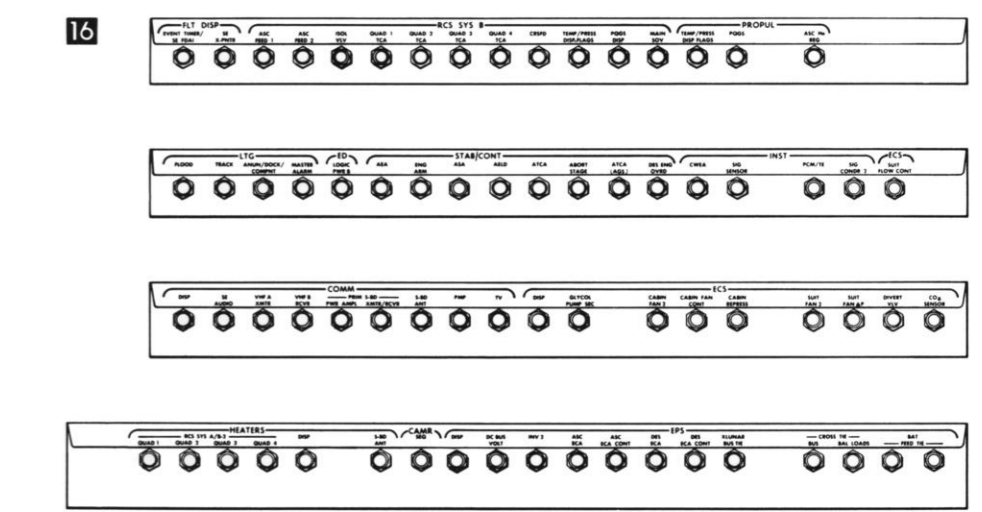

ORBITAL RATE DISPLAY — EARTH AND LUNAR (ORDEAL)

THRUST/TRANSLATION CONTROLLER ASSEMBLY (TTCA)

ATTITUDE CONTROLLER ASSEMBLY (ACA)

ATTITUDE CONTROLLER ASSEMBLY (ACA)

UTILITY LIGHT SWITCH ASSEMBLY

ALIGNMENT OPTICAL TELESCOPE (AOT)

ACA/AT ENABLE
TCA/TRAN ENABLE

THRUST/TRANSLATION CONTROLLER ASSEMBLY (TTCA)

THRUST/TRANSLATION CONTROLLER ASSEMBLY (TTCA)

ATTITUDE CONTROLLER ASSEMBLY (ACA)

ATTITUDE CONTROLLER ASSEMBLY (ACA)