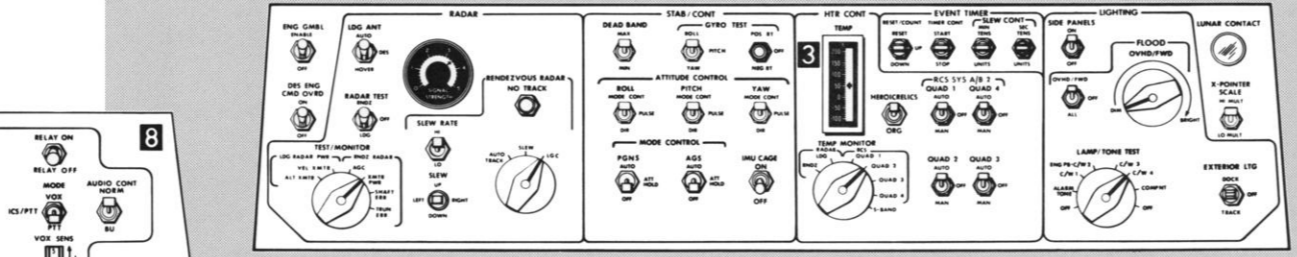

ORBITAL RATE DISPLAY — EARTH AND LUNAR (ORDEAL)

THRUST/TRANSLATION CONTROLLER ASSEMBLY (TTCA)

ATTITUDE CONTROLLER ASSEMBLY (ACA)

ATTITUDE CONTROLLER ASSEMBLY (ACA)

UTILITY LIGHT SWITCH ASSEMBLY

ALIGNMENT OPTICAL TELESCOPE (AOT)

ACA/AT ENABLE
TCA/TRAN ENABLE

THRUST/TRANSLATION CONTROLLER ASSEMBLY (TTCA)

THRUST/TRANSLATION CONTROLLER ASSEMBLY (TTCA)

ATTITUDE CONTROLLER ASSEMBLY (ACA)

ATTITUDE CONTROLLER ASSEMBLY (ACA)