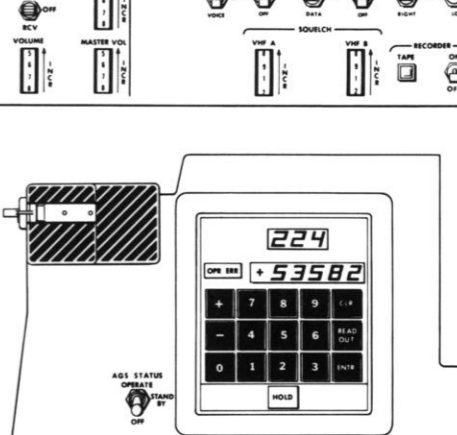

ORBITAL RATE DISPLAY — EARTH AND LUNAR (ORDEAL)

THRUST/TRANSLATION CONTROLLER ASSEMBLY (TTCA)

ATTITUDE CONTROLLER ASSEMBLY (ACA)

ATTITUDE CONTROLLER ASSEMBLY (ACA)

UTILITY LIGHT SWITCH ASSEMBLY

ALIGNMENT OPTICAL TELESCOPE (AOT)

ACA/AT ENABLE
TCA/TRAN ENABLE

THRUST/TRANSLATION CONTROLLER ASSEMBLY (TTCA)

THRUST/TRANSLATION CONTROLLER ASSEMBLY (TTCA)

ATTITUDE CONTROLLER ASSEMBLY (ACA)

ATTITUDE CONTROLLER ASSEMBLY (ACA)